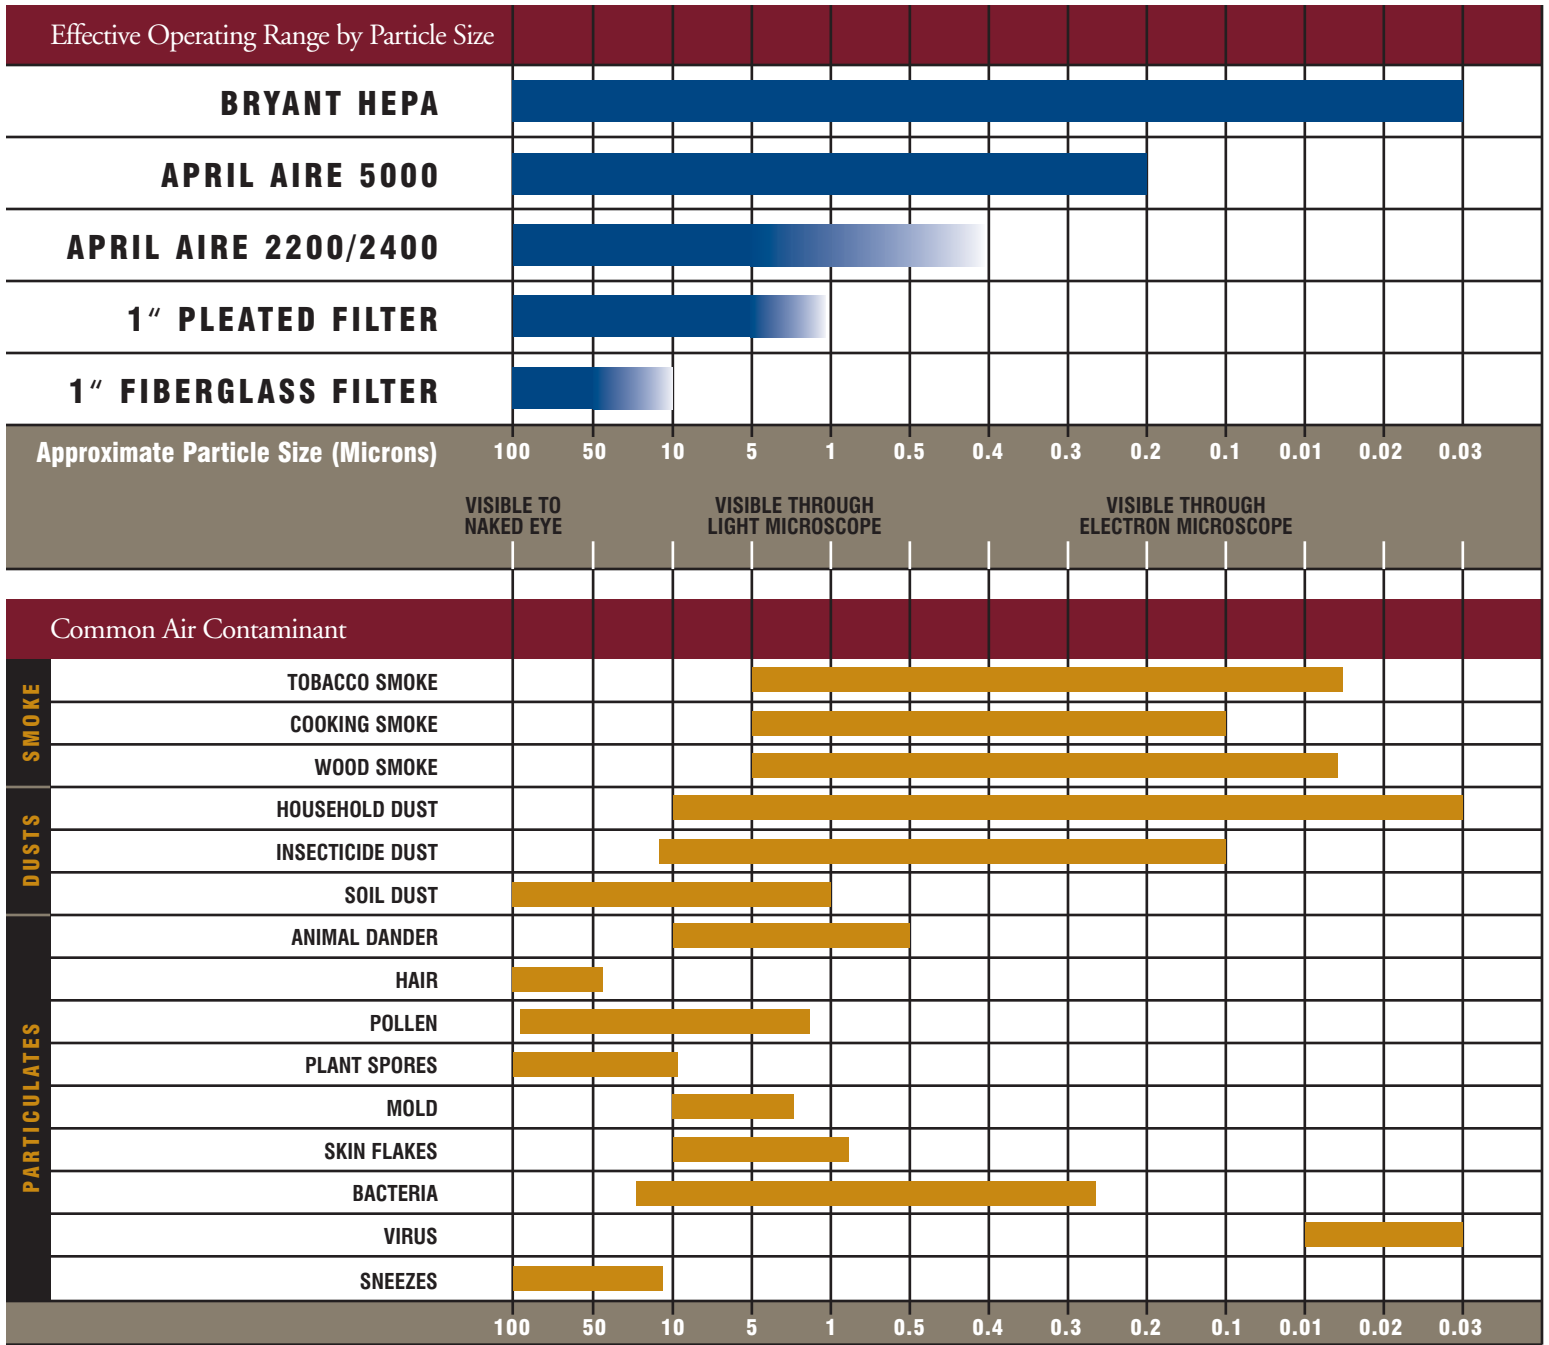

# Filter Efficiency Comparison

We can fix that.

512-448-9239 | [foxservice.com](http://foxservice.com)

TACLA 00021305C TECL 17090 M 14802